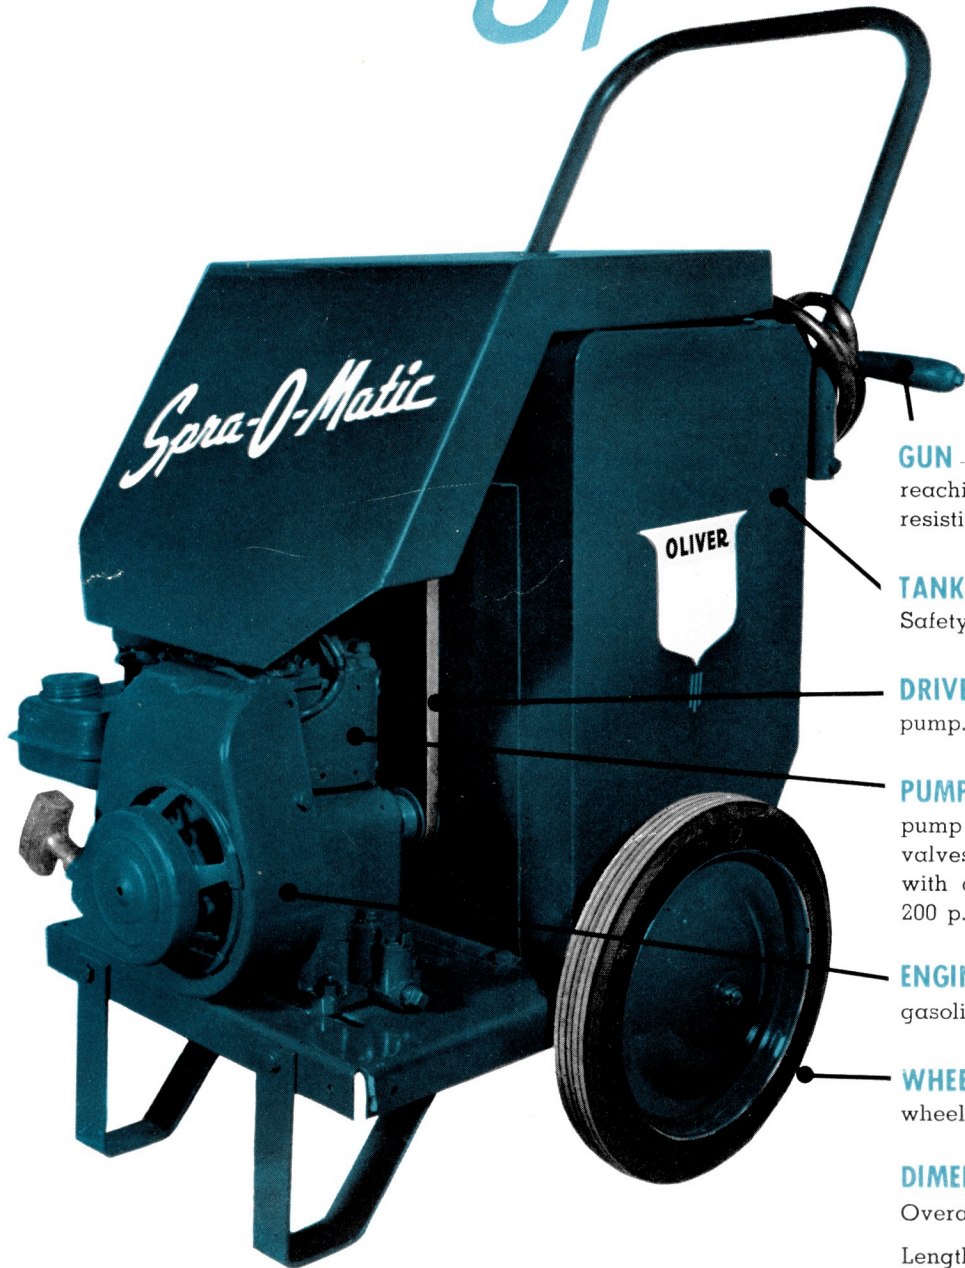

NEW OLIVER *Spra-O-Matic*

A new power sprayer that features versatility, Oliver's Spra-O-Matic is designed to give homeowners, farmers, nurserymen, fruit growers, and cattlemen a power tool to speed their work. Controlled power action helps get variety of jobs done quicker, more economically.

GUN—Adjustable from fine fog to solid, long reaching stream. Furnished with ten feet of oil resisting hose.

TANK—Large 7½ gallon. Has splash-proof cover. Safety engineered.

DRIVE—Practical "V" Belt drive from engine to pump.

PUMP—Single acting plunger type high-pressure pump with synthetic cup packing, Nylon ball valves and bronze seats. Pressure regulator valve with disc type seat. Valve adjusts pressure to 200 p.s.i. Capacity is 2 gallons per minute.

ENGINE—Dependable 1 horsepower air cooled gasoline type.

WHEELS—Cushioned 12 x 1.75 tires on steel disc wheels.

DIMENSIONS

	with handle removed
Overall	
Length—34"	23"
Height—38"	25"
Width—20½"	20½"
Weight—115 pounds