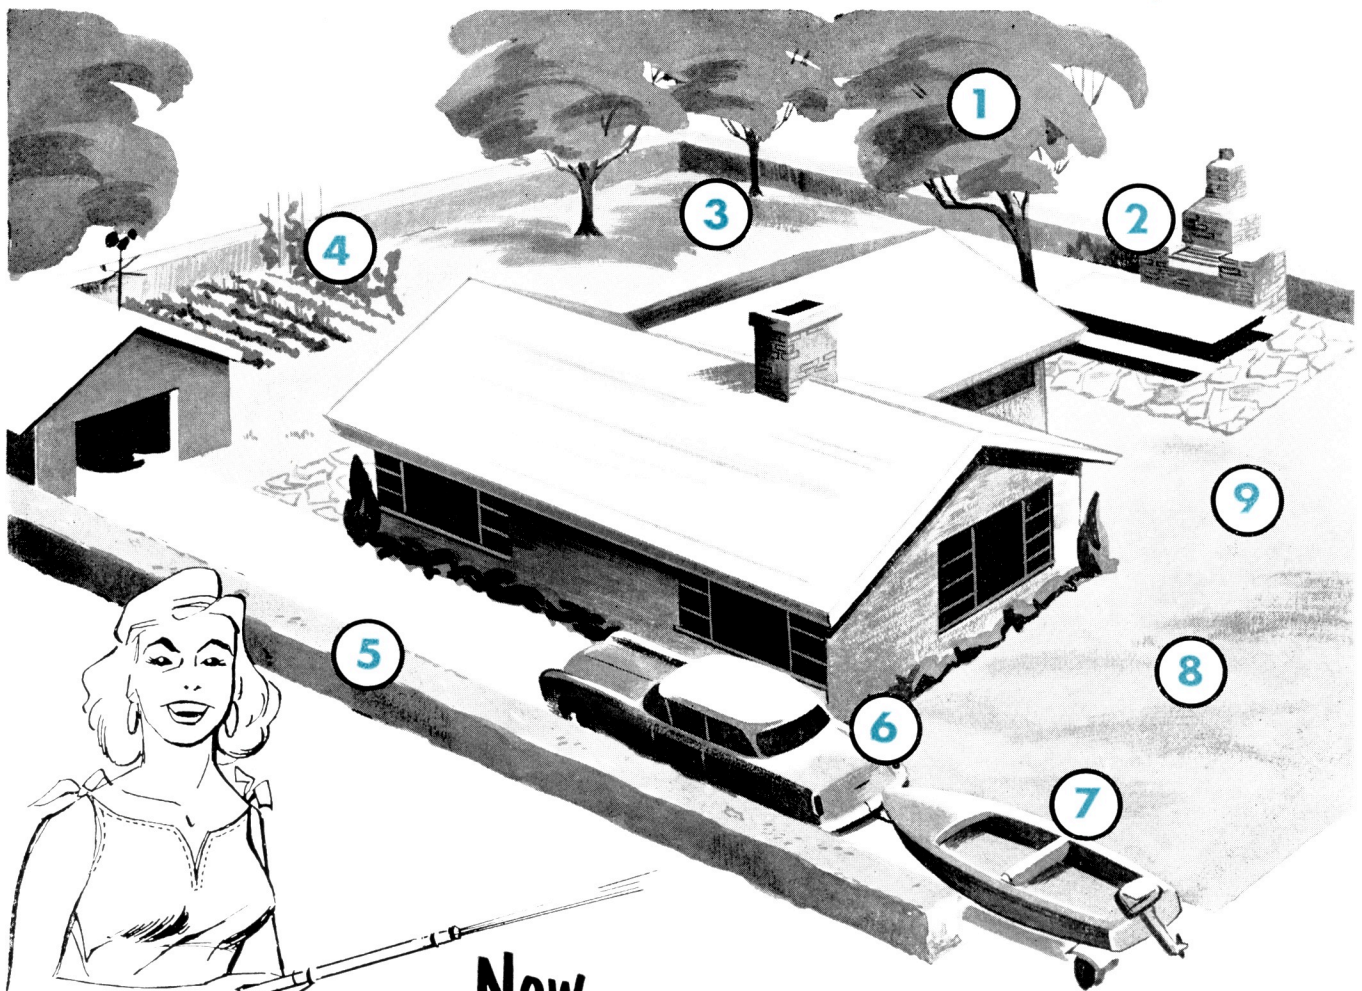

Now . . .

. . . a power sprayer that helps you all around the house!